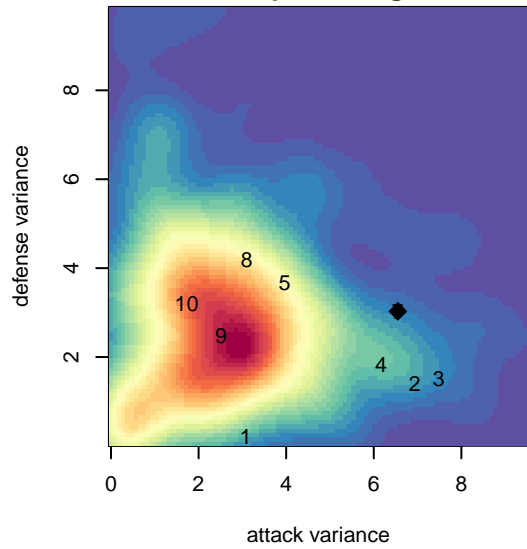

**attack and defense variance (black dot)
relative to other teams
and top 10 in region**