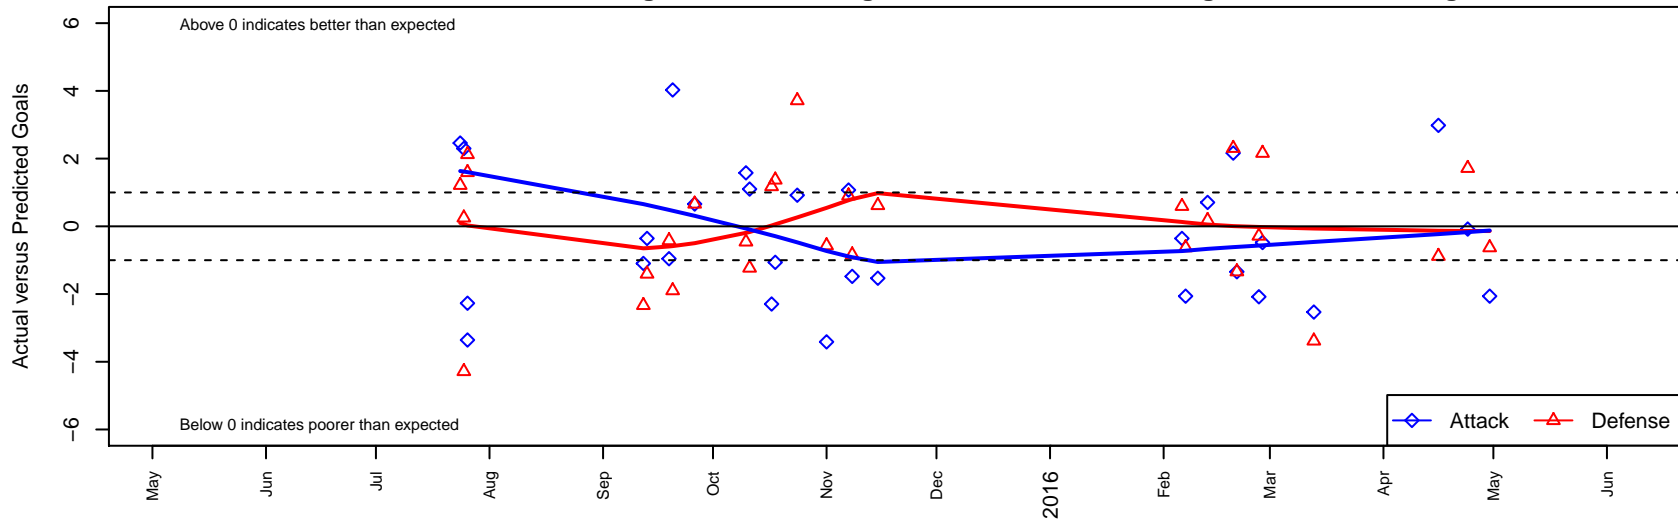

# Crossfire Oregon LOSC Green B04

Crossfire Oregon  
 Lake Oswego, OR  
 B04 total strength=603  
 attack=0.91 defense=0.28  
 fall league = PTT B04 Premier Gold  
 spr league = Spr OYS B04 Premier Green

**Crossfire Oregon LOSC Green B04**  
 Dots are actual minus expected GF (blue circles) and GA (red triangles).  
 Blue line is smoothed change in attack strength. Red is smoothed change in defense strength.

**attack and defense variance (black dot)  
relative to other teams  
and top 10 in region**

**attack and defense rating  
relative to others at age  
and all opponents in last 13 months**

**Performance relative to 13 month average**