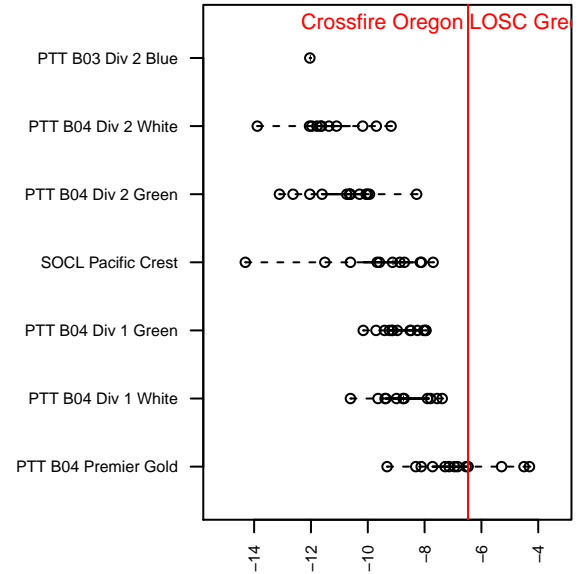

# Crossfire Oregon LOSC Green B04

Crossfire Oregon  
 Lake Oswego, OR  
 B04 total strength=603  
 attack=0.91 defense=0.28  
 fall league = PTT B04 Premier Gold  
 spr league = Spr OYS B04 Premier Green

alt names used:  
 CROSSFIRE OREGON LOSC GREEN (OR)  
 LOSC 04 Green  
 LOSC 04 Green  
 LOSC 04 Green

Venues played:  
 2015 Oswego Nike Cup Gold U11  
 2015 PTT B04 Premier Gold  
 2015 Spr OYS B04 Premier Green  
 2015 OYS State Cup B04

**Crossfire Oregon LOSC Green B04**  
 Dots are actual minus expected GF (blue circles) and GA (red triangles).  
 Blue line is smoothed change in attack strength. Red is smoothed change in defense strength.

**attack and defense variance (black dot)  
relative to other teams  
and top 10 in region**

**attack and defense rating  
relative to others at age  
and all opponents in last 13 months**

**Performance relative to 13 month average**